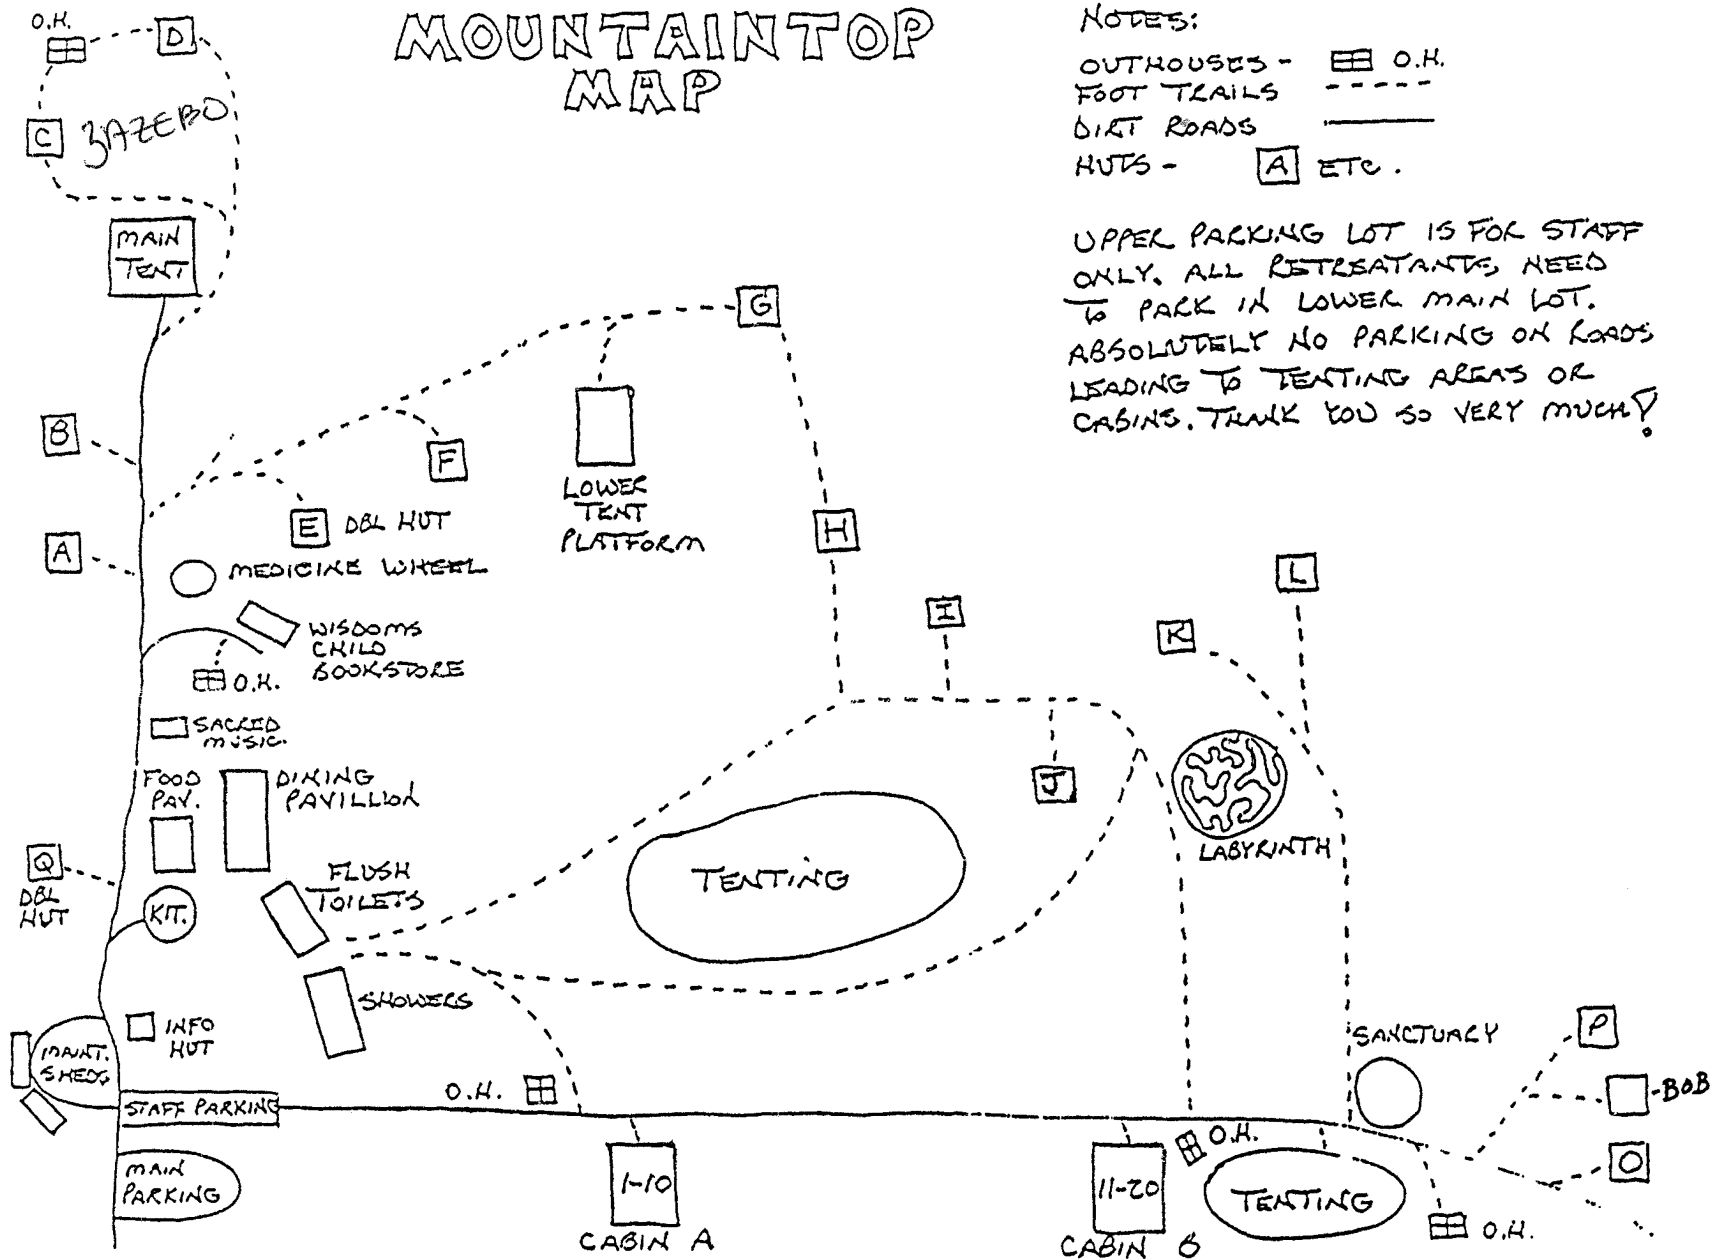

MOUNTAINTOP MAP

NOTES:

OUTHOUSES -  O.H.
 FOOT TRAILS - 
 DIRT ROADS - 
 HUTS -  ETC.

UPPER PARKING LOT IS FOR STAFF ONLY. ALL RESTREATANTS NEED TO PARK IN LOWER MAIN LOT. ABSOLUTELY NO PARKING ON ROADS LEADING TO TENTING AREAS OR CABINS. THANK YOU SO VERY MUCH!